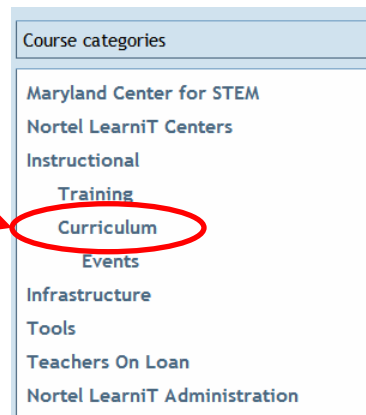

Select the Curriculum Course Category by clicking the title

Integrating Technology Into the Curriculum - Participants

These resources are for participants at the NASA Pre Service Teachers Conference who attended the Integrating Technology into the Curriculum session.