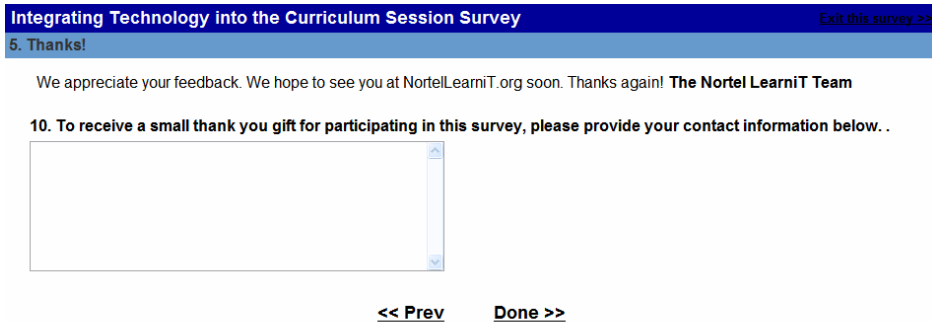

And click on **Post Session Survey** to answer the 10 questions to complete your assignment.